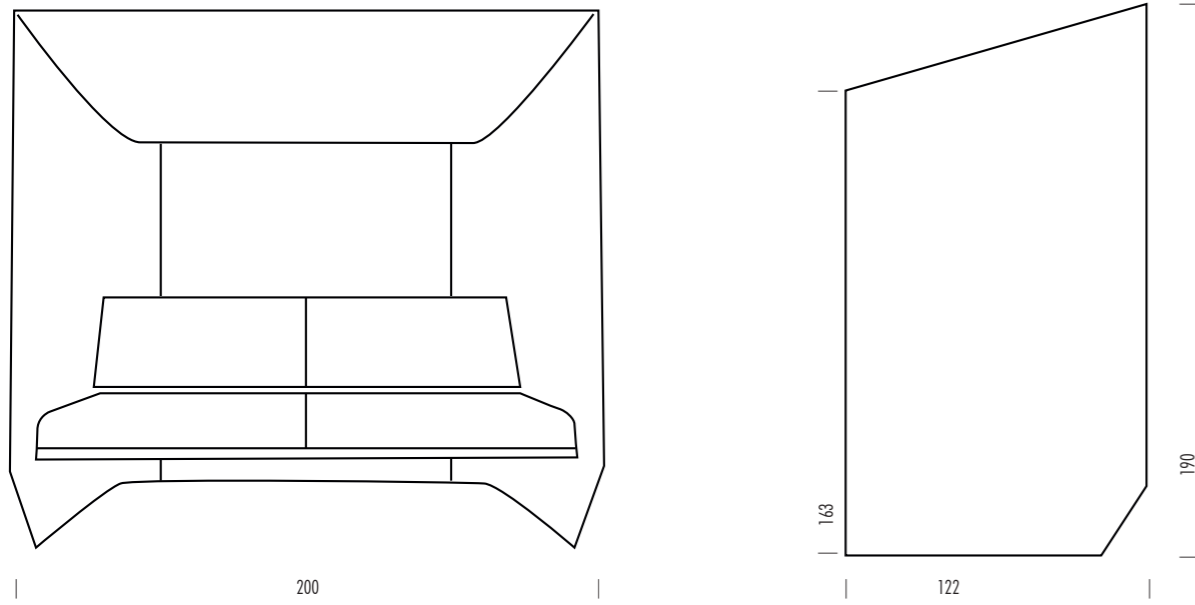

STANDARD

General Dimensions: 200 x 122 x 190cm (L x W x H) (Seat height: 45cm)

OPTION TABLE

BUZZIHUB