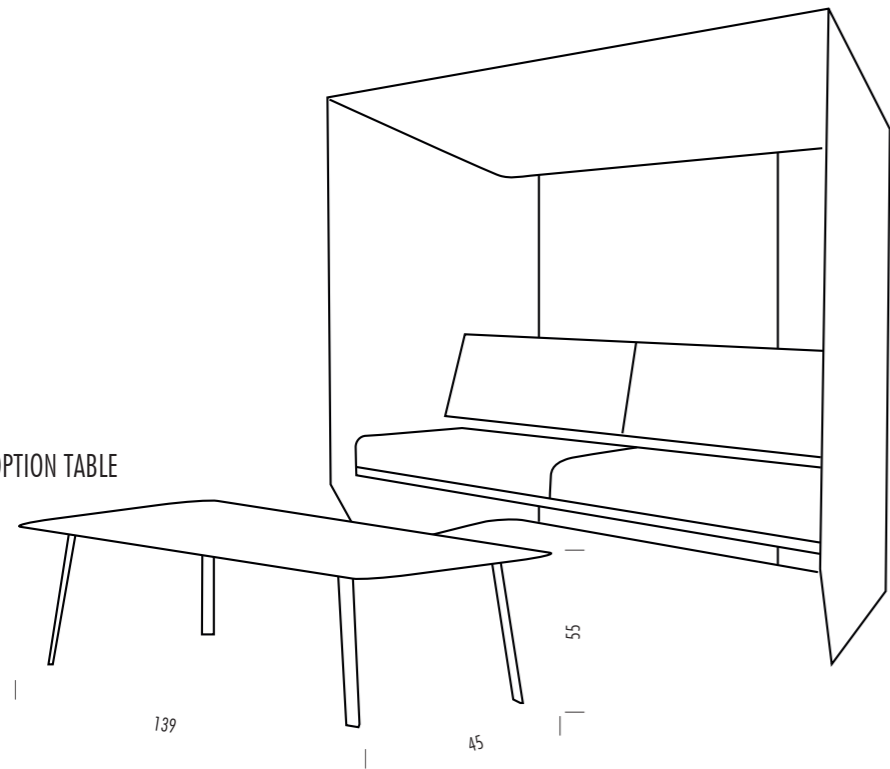

STANDARD

General Dimensions: 200 x 122 x 190cm (L x W x H) (Seat height: 45cm)

OPTION TABLE

BUZZIHUB